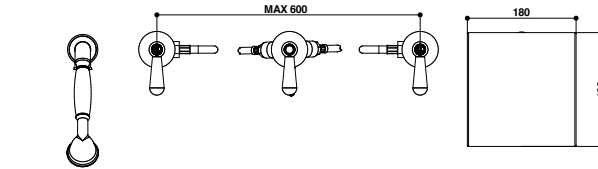

19535/D-22535/D-17535/D-21535/D-23535/D

Gruppo bordo vasca, cinque fori con bocca a cascata.

Five holes deck bath and shower mixer with waterfall spout.