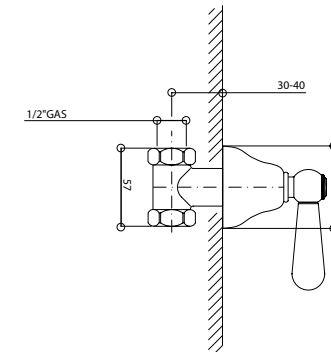

19500-22500-17500-21500-23500

Rubinetto incasso 1/2". 1/2" built-in tap.