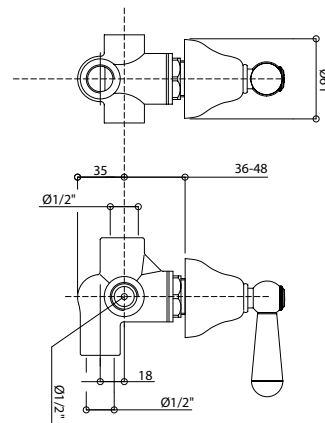

19525-22525-17525-21525-23525

Deviatore 2 uscite (2 entrate 2 uscite). 2 exit built-in diverter (2 in - 2 out).