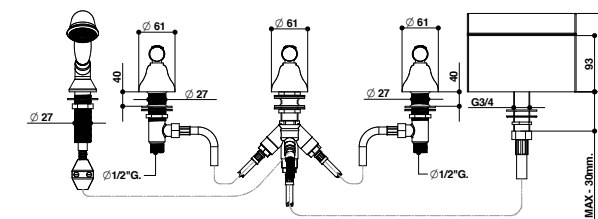

19535/D-22535/D-17535/D-21535/D-23535/D

Gruppo bordo vasca, cinque fori con bocca a cascata.

Five holes deck bath and shower mixer with waterfall spout.